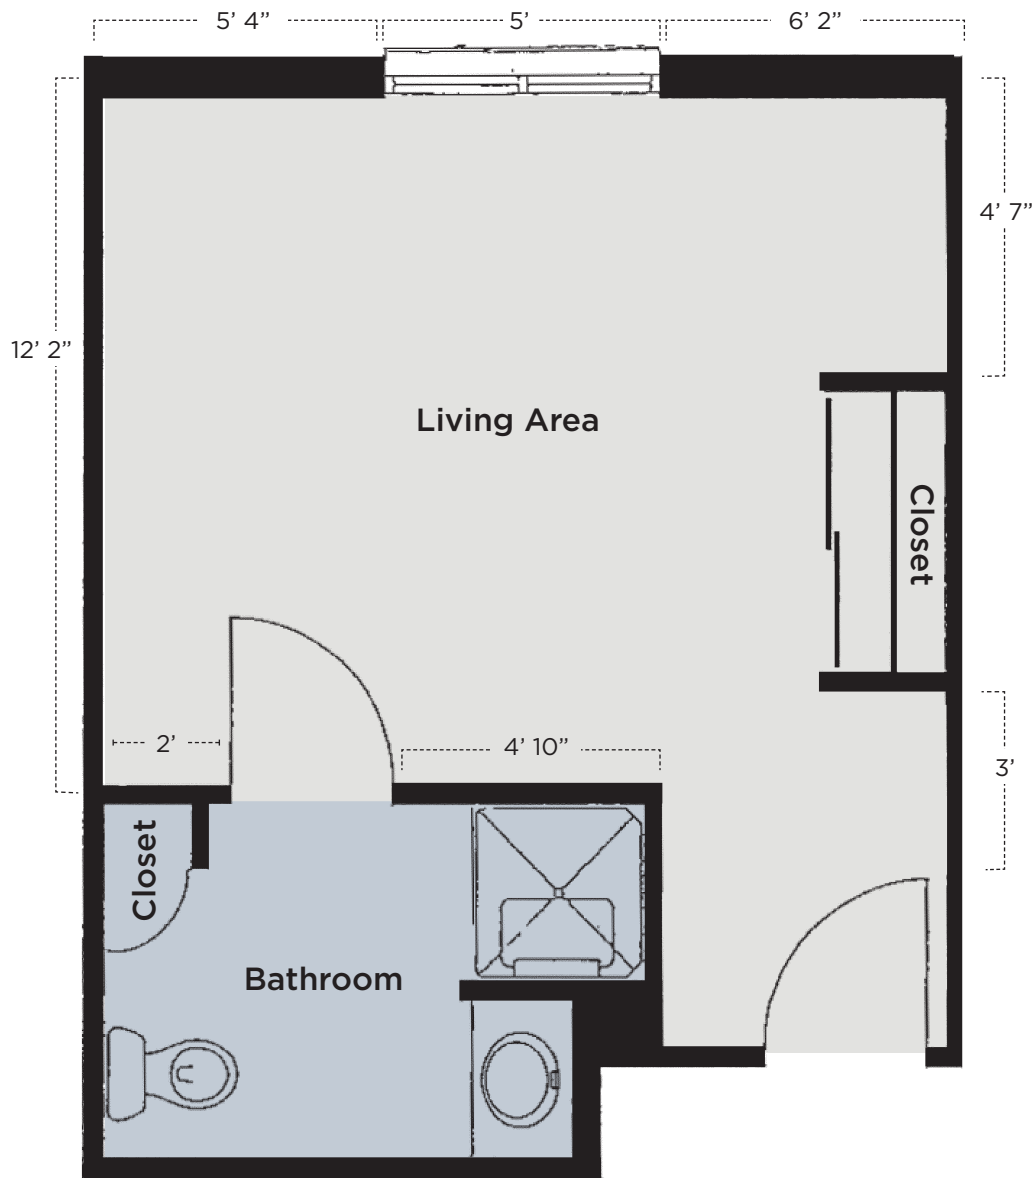

## Suite Plus with Tea Kitchen

270 Square Feet

## Private Suite

270 Square Feet

## Grand Suite with Tea Kitchen

430 Square Feet

## Deluxe Suite

300 Square Feet