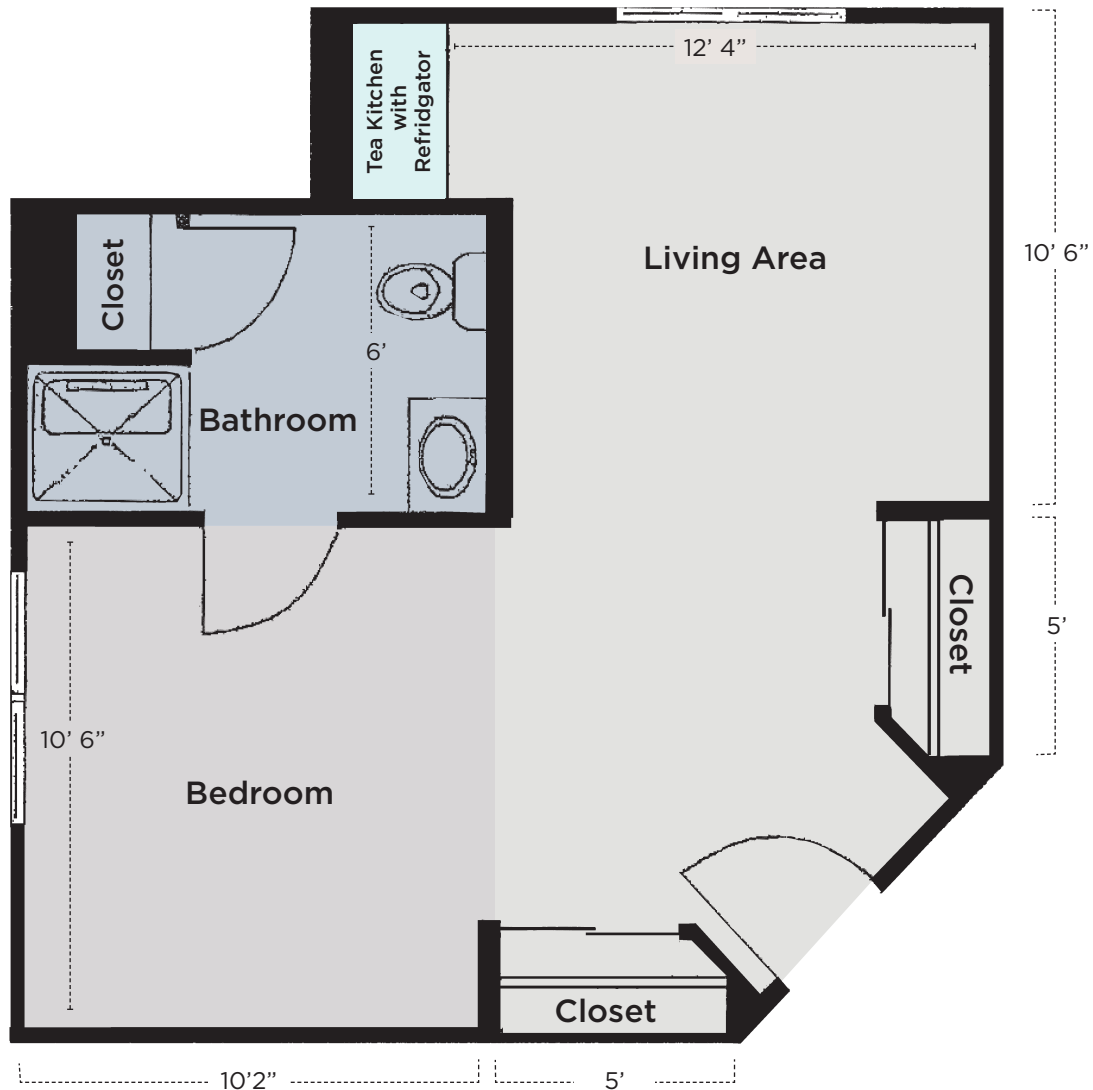

## Suite Plus with Tea Kitchen

270 Square Feet

## Private Suite

270 Square Feet

## Grand Suite with Tea Kitchen

430 Square Feet

## Deluxe Suite

300 Square Feet