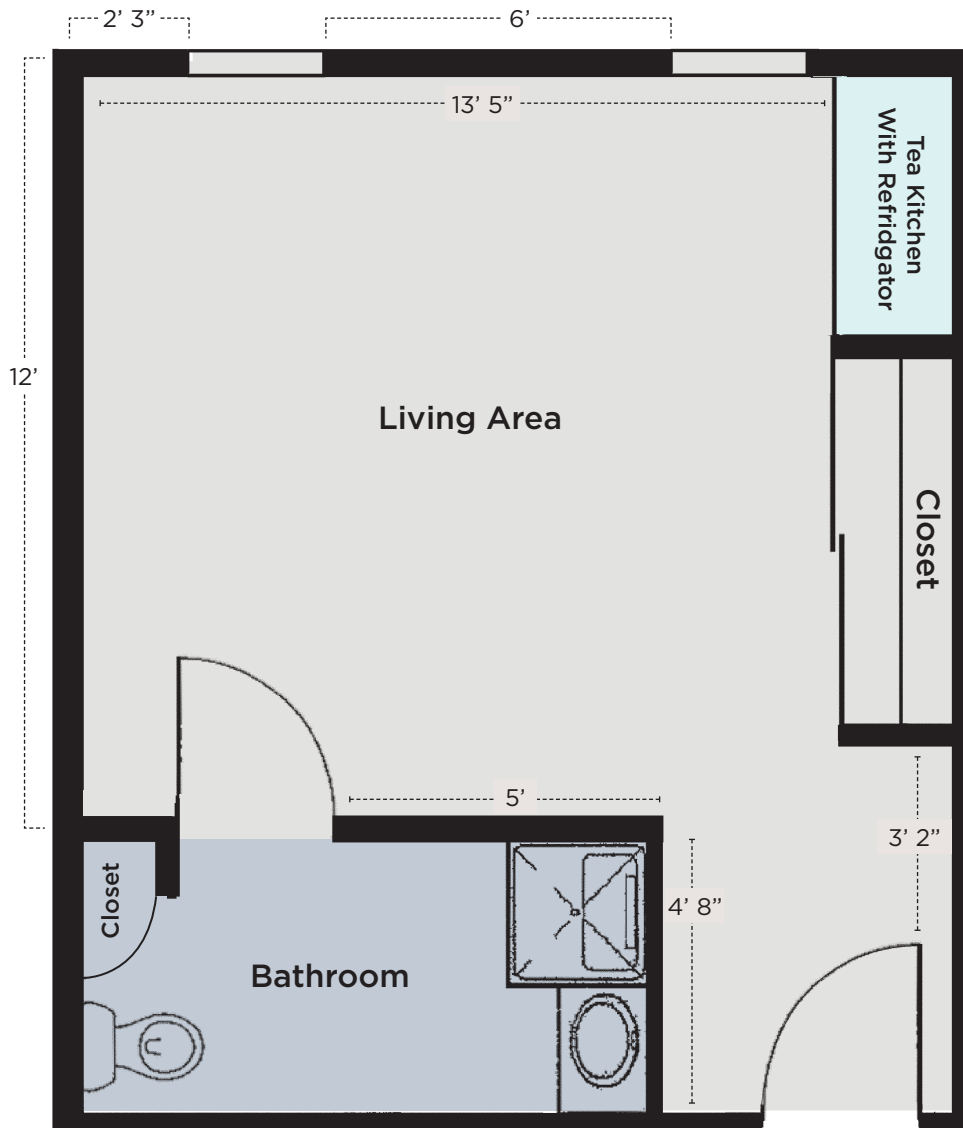

## Suite Plus with Tea Kitchen

270 Square Feet

## Private Suite

270 Square Feet

## Grand Suite with Tea Kitchen

430 Square Feet

## Deluxe Suite

300 Square Feet