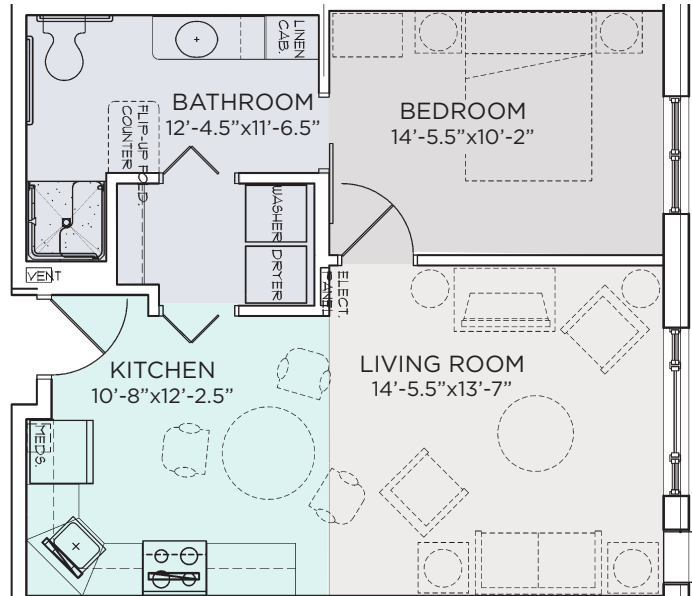

Larkspur (Unit A)

One Bedroom

600 Square Feet

Lily (Unit A-ADA)

Accessible One Bedroom

625 Square Feet

Daisy (Unit B)

One Bedroom w/Den

800 Square Feet

Violet (Unit B-ADA)

Accessible One Bedroom w/Den

825 Square Feet

Primrose (Unit C)

Two Bedroom

900 Square Feet

Lady Slipper (Unit C-ADA)

Accessible Two Bedrooms

925 Square Feet

Grateful Companion Suite (Units D-1 and D-2)

Shared Two Bedroom

900 Square Feet

- D-1 Resident Spaces
- D-2 Resident Spaces
- Shared Social Spaces