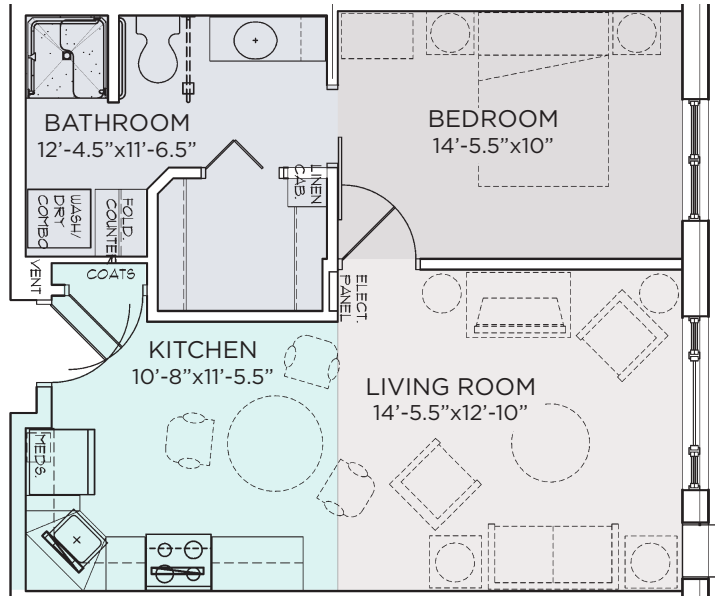

Larkspur (Unit A)

One Bedroom

600 Square Feet

Lily (Unit A-ADA)

Accessible One Bedroom

625 Square Feet

Daisy (Unit B)

One Bedroom w/Den

800 Square Feet

Violet (Unit B-ADA)

Accessible One Bedroom w/Den

825 Square Feet

Primrose (Unit C)

Two Bedroom

900 Square Feet

Lady Slipper (Unit C-ADA)

Accessible Two Bedrooms

925 Square Feet

Grateful Companion Suite (Units D-1 and D-2)

Shared Two Bedroom

900 Square Feet

- D-1 Resident Spaces
- D-2 Resident Spaces
- Shared Social Spaces