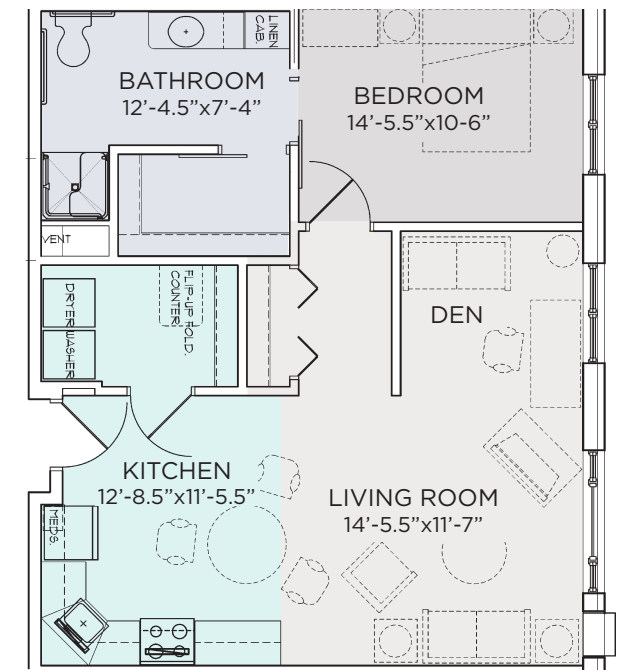

Larkspur (Unit A)

One Bedroom

600 Square Feet

Lily (Unit A-ADA)

Accessible One Bedroom

625 Square Feet

Daisy (Unit B)

One Bedroom w/Den

800 Square Feet

Violet (Unit B-ADA)

Accessible One Bedroom w/Den

825 Square Feet

Primrose (Unit C)

Two Bedroom

900 Square Feet

Lady Slipper (Unit C-ADA)

Accessible Two Bedrooms

925 Square Feet

Grateful Companion Suite (Units D-1 and D-2)

Shared Two Bedroom

900 Square Feet

- D-1 Resident Spaces
- D-2 Resident Spaces
- Shared Social Spaces