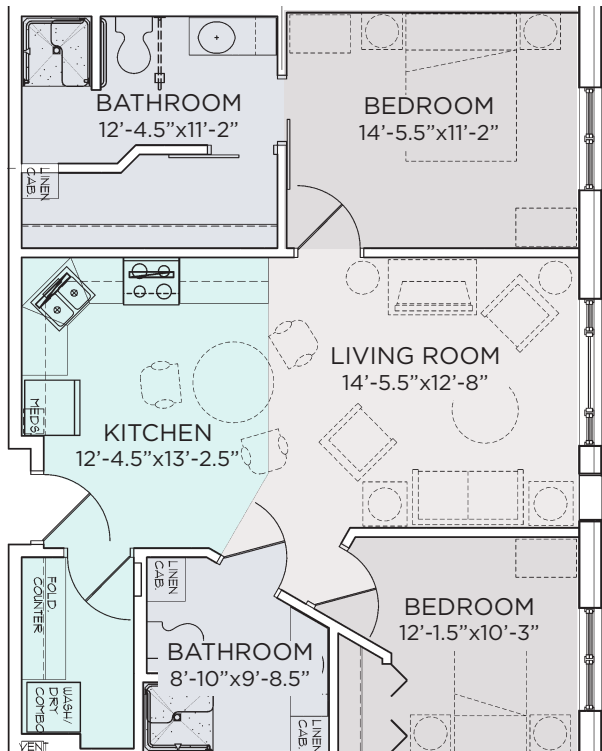

Larkspur (Unit A)

One Bedroom

600 Square Feet

Lily (Unit A-ADA)

Accessible One Bedroom

625 Square Feet

Daisy (Unit B)

One Bedroom w/Den

800 Square Feet

Violet (Unit B-ADA)

Accessible One Bedroom w/Den

825 Square Feet

Primrose (Unit C)

Two Bedroom

900 Square Feet

Lady Slipper (Unit C-ADA)

Accessible Two Bedrooms

925 Square Feet

Grateful Companion Suite (Units D-1 and D-2)

Shared Two Bedroom

900 Square Feet

- D-1 Resident Spaces
- D-2 Resident Spaces
- Shared Social Spaces