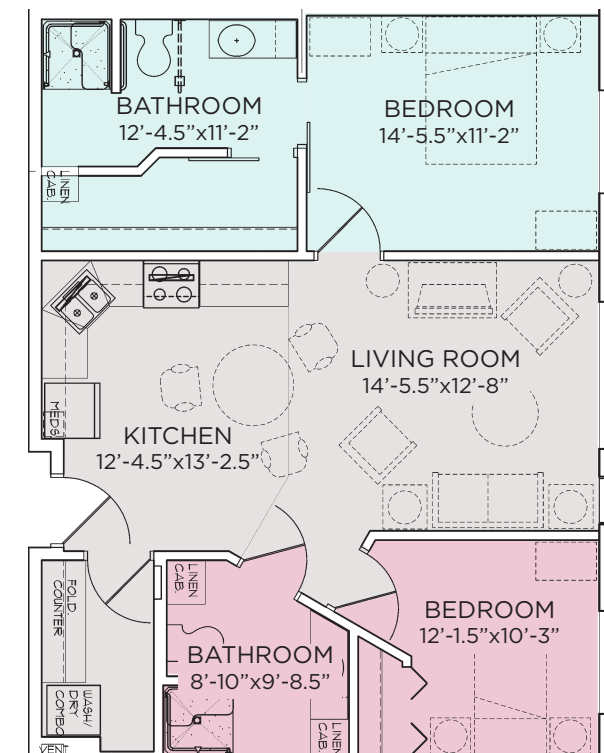

Larkspur (Unit A)

One Bedroom

600 Square Feet

Lily (Unit A-ADA)

Accessible One Bedroom

625 Square Feet

Daisy (Unit B)

One Bedroom w/Den

800 Square Feet

Violet (Unit B-ADA)

Accessible One Bedroom w/Den

825 Square Feet

Primrose (Unit C)

Two Bedroom

900 Square Feet

Lady Slipper (Unit C-ADA)

Accessible Two Bedrooms

925 Square Feet

Grateful Companion Suite (Units D-1 and D-2)

Shared Two Bedroom

900 Square Feet

- D-1 Resident Spaces
- D-2 Resident Spaces
- Shared Social Spaces