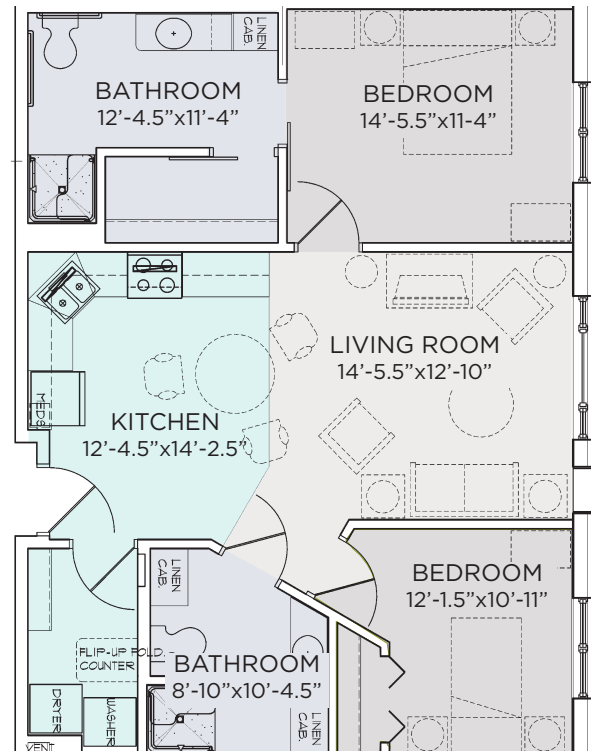

Larkspur (Unit A)

One Bedroom

600 Square Feet

Lily (Unit A-ADA)

Accessible One Bedroom

625 Square Feet

Daisy (Unit B)

One Bedroom w/Den

800 Square Feet

Violet (Unit B-ADA)

Accessible One Bedroom w/Den

825 Square Feet

Primrose (Unit C)

Two Bedroom

900 Square Feet

Lady Slipper (Unit C-ADA)

Accessible Two Bedrooms

925 Square Feet

Grateful Companion Suite (Units D-1 and D-2)

Shared Two Bedroom

900 Square Feet

- D-1 Resident Spaces
- D-2 Resident Spaces
- Shared Social Spaces