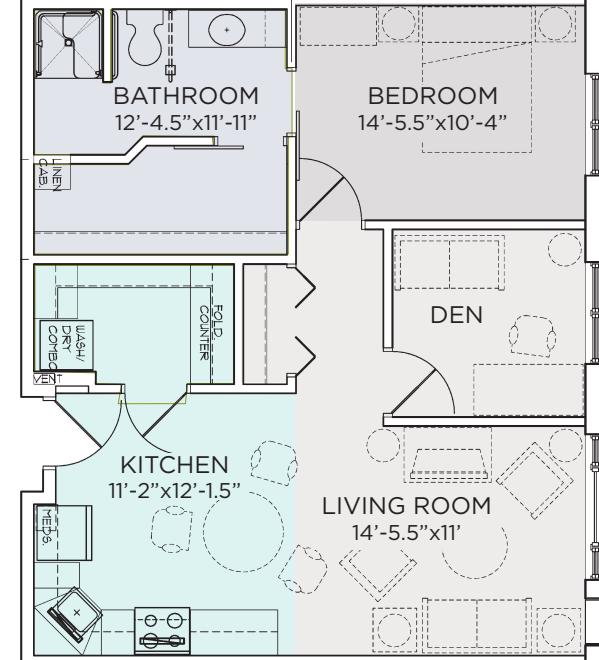

Larkspur (Unit A)

One Bedroom

600 Square Feet

Lily (Unit A-ADA)

Accessible One Bedroom

625 Square Feet

Daisy (Unit B)

One Bedroom w/Den

800 Square Feet

Violet (Unit B-ADA)

Accessible One Bedroom w/Den

825 Square Feet

Primrose (Unit C)

Two Bedroom

900 Square Feet

Lady Slipper (Unit C-ADA)

Accessible Two Bedrooms

925 Square Feet

Grateful Companion Suite (Units D-1 and D-2)

Shared Two Bedroom

900 Square Feet

- D-1 Resident Spaces
- D-2 Resident Spaces
- Shared Social Spaces