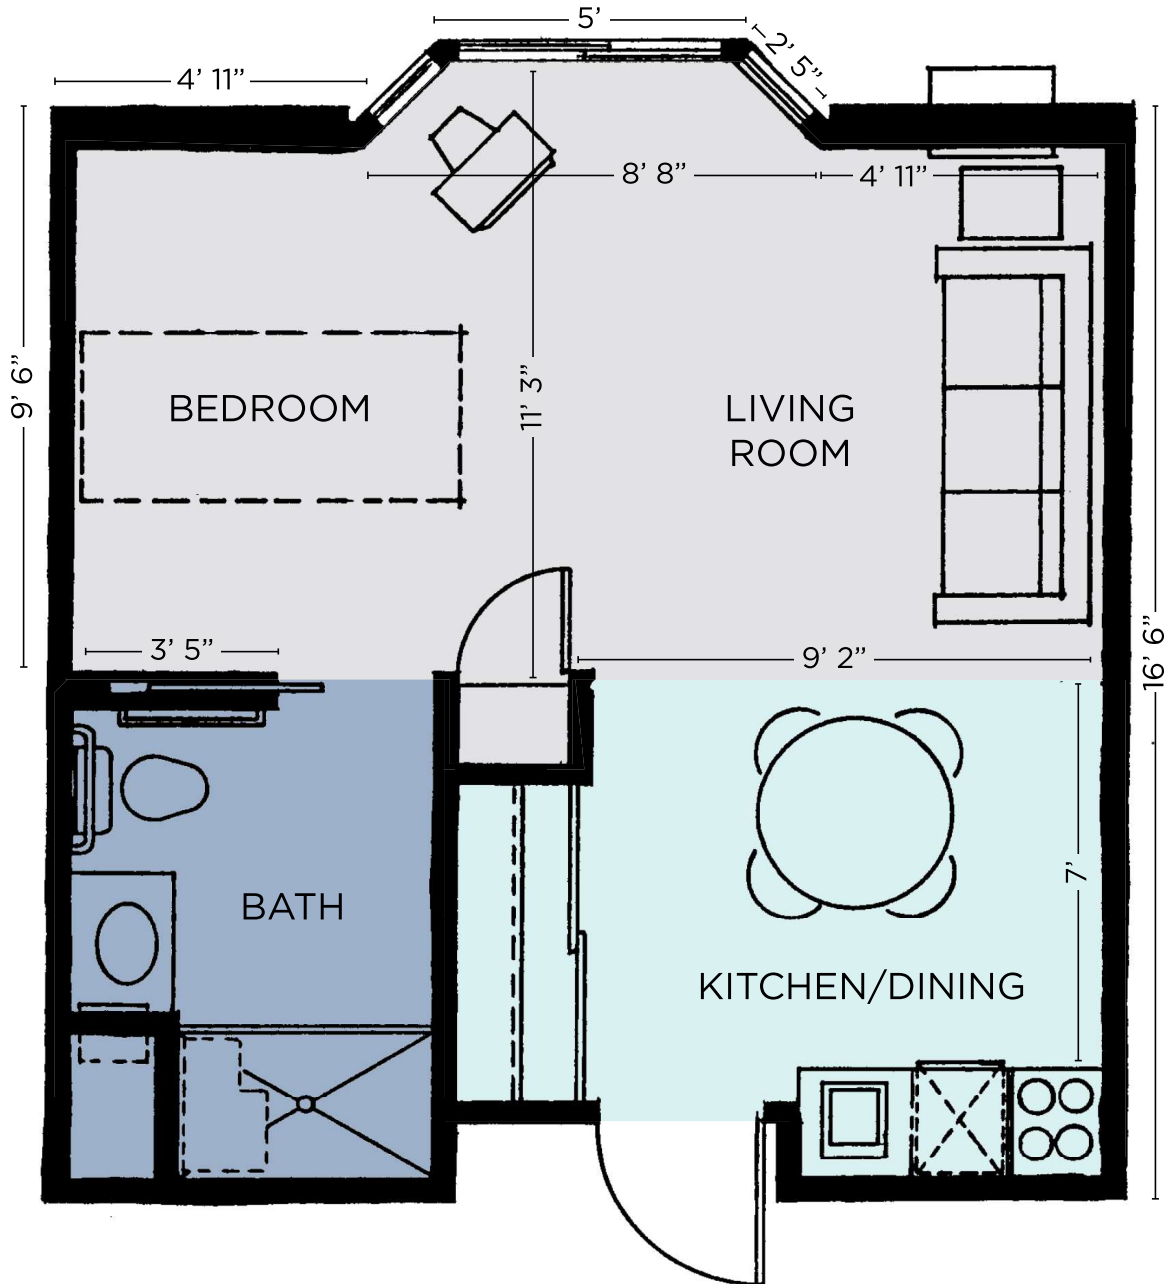

## Studio

380 Square Feet

Measurements are approximate.