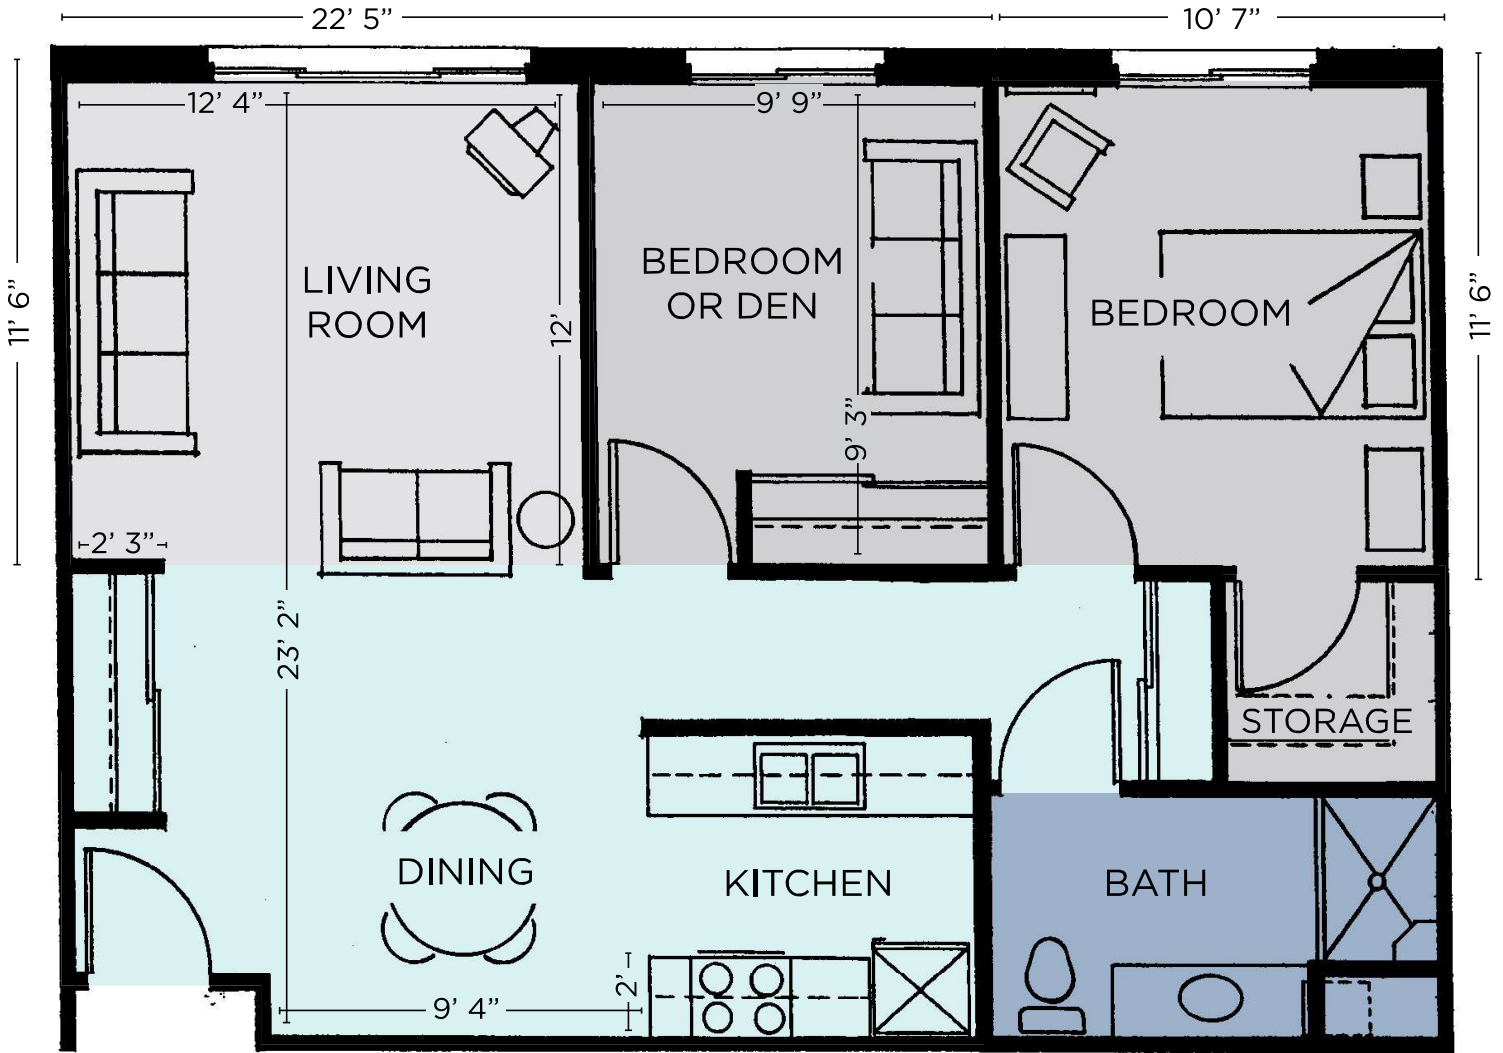

One Bedroom with Den

833 Square Feet

Measurements are approximate.