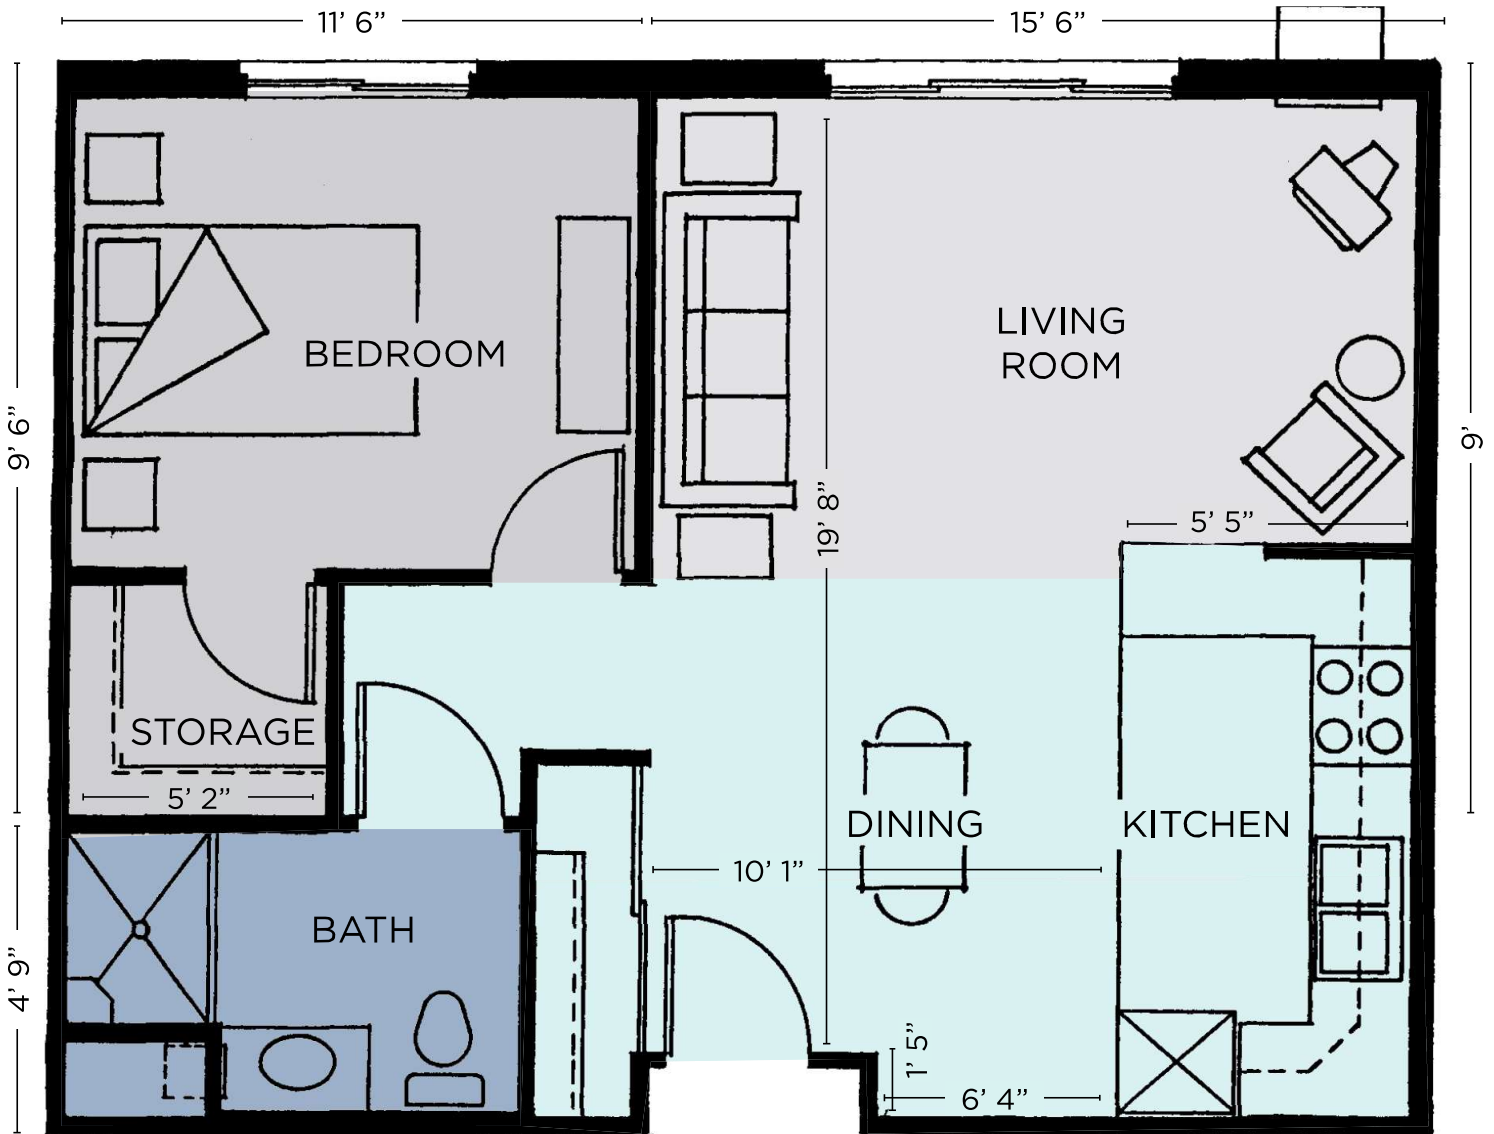

Large One Bedroom

630 Square Feet

Measurements are approximate.