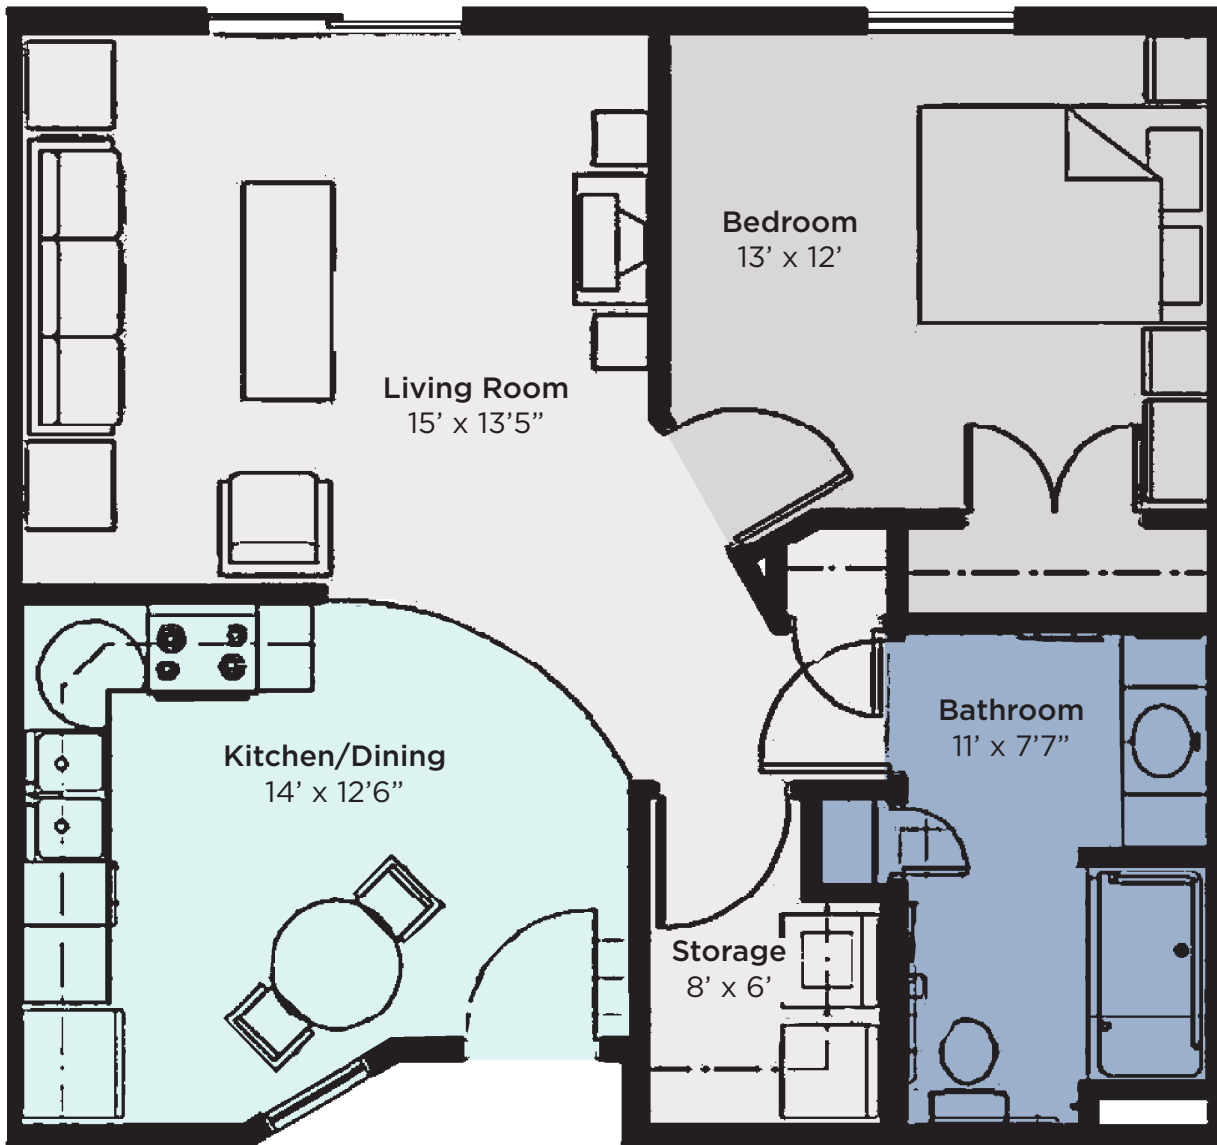

## One Bedroom

728 Square Feet

*Measurements are approximate.*