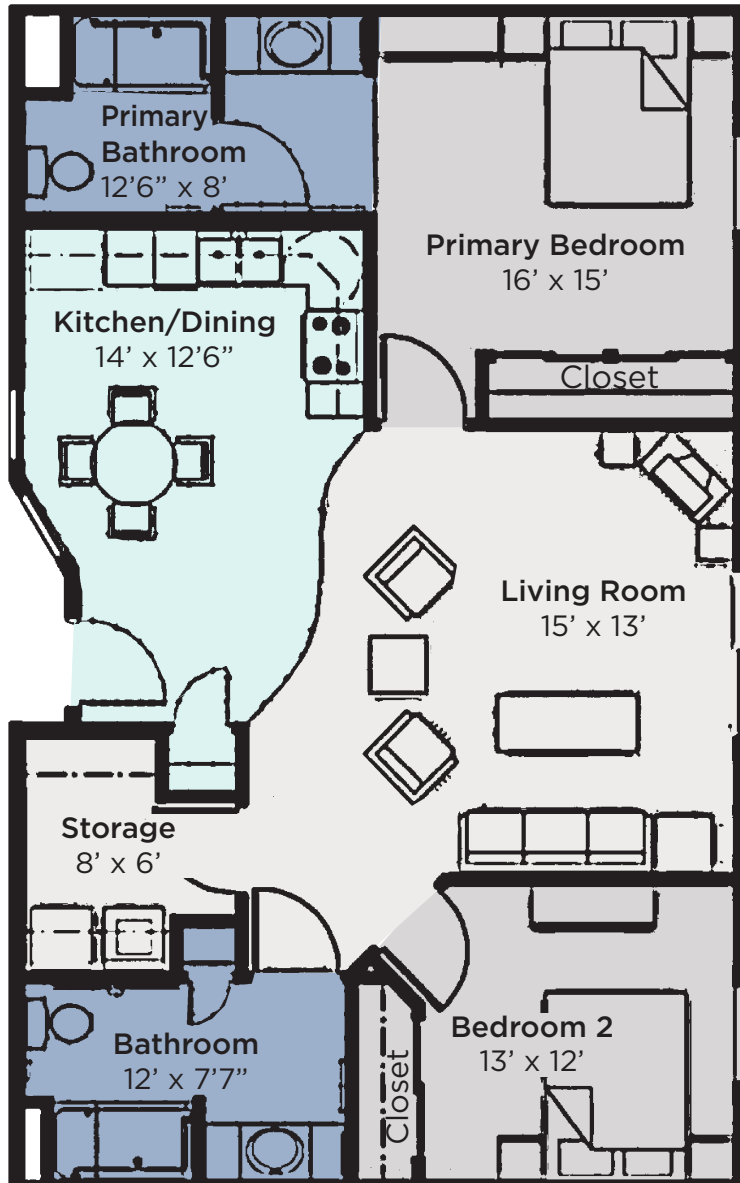

Two Bedroom/Two Bathroom

1,137 Square Feet

Measurements are approximate.