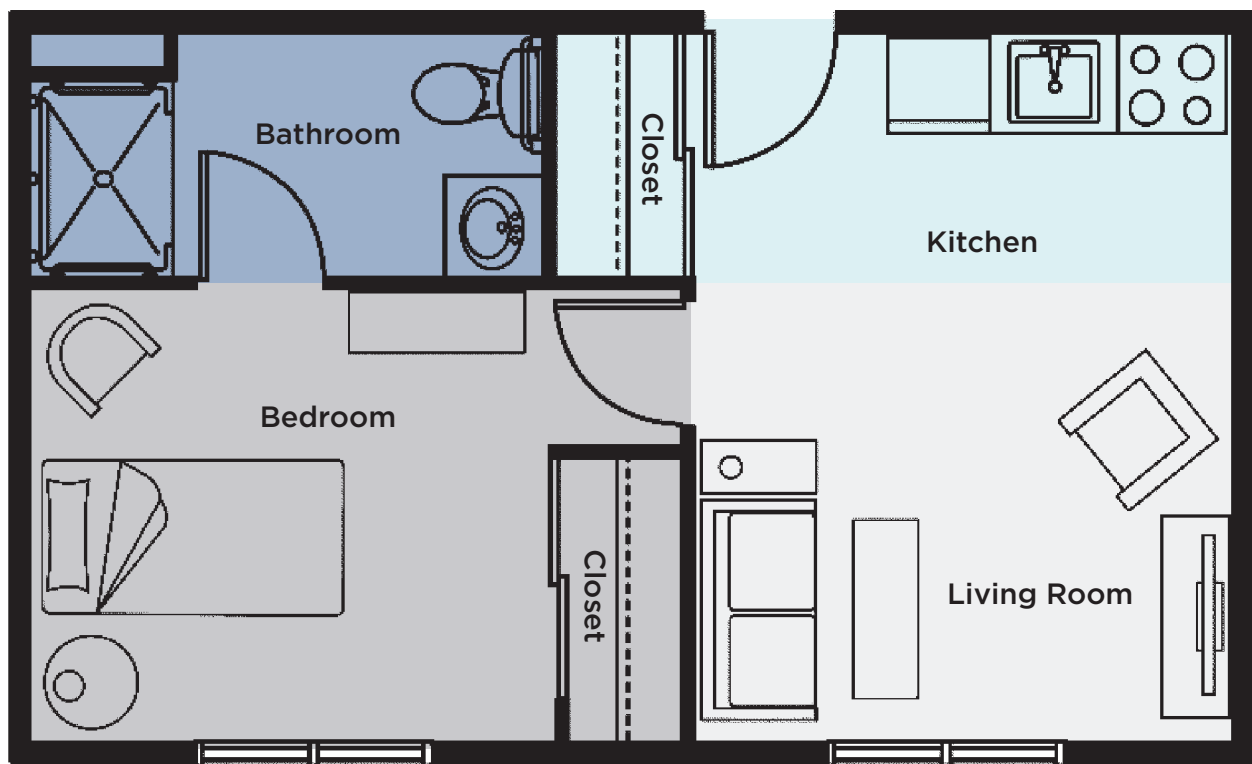

Benedictine

LIVING COMMUNITY | MOTHER OF MERCY

Assisted Living Floorplan

One Bedroom

367 square feet

Benedictine Living Community-Mother of Mercy

230 Church Ave, PO Box 676, Albany, MN 56307 | (320) 845-2195 | MotherofMercyMN.org